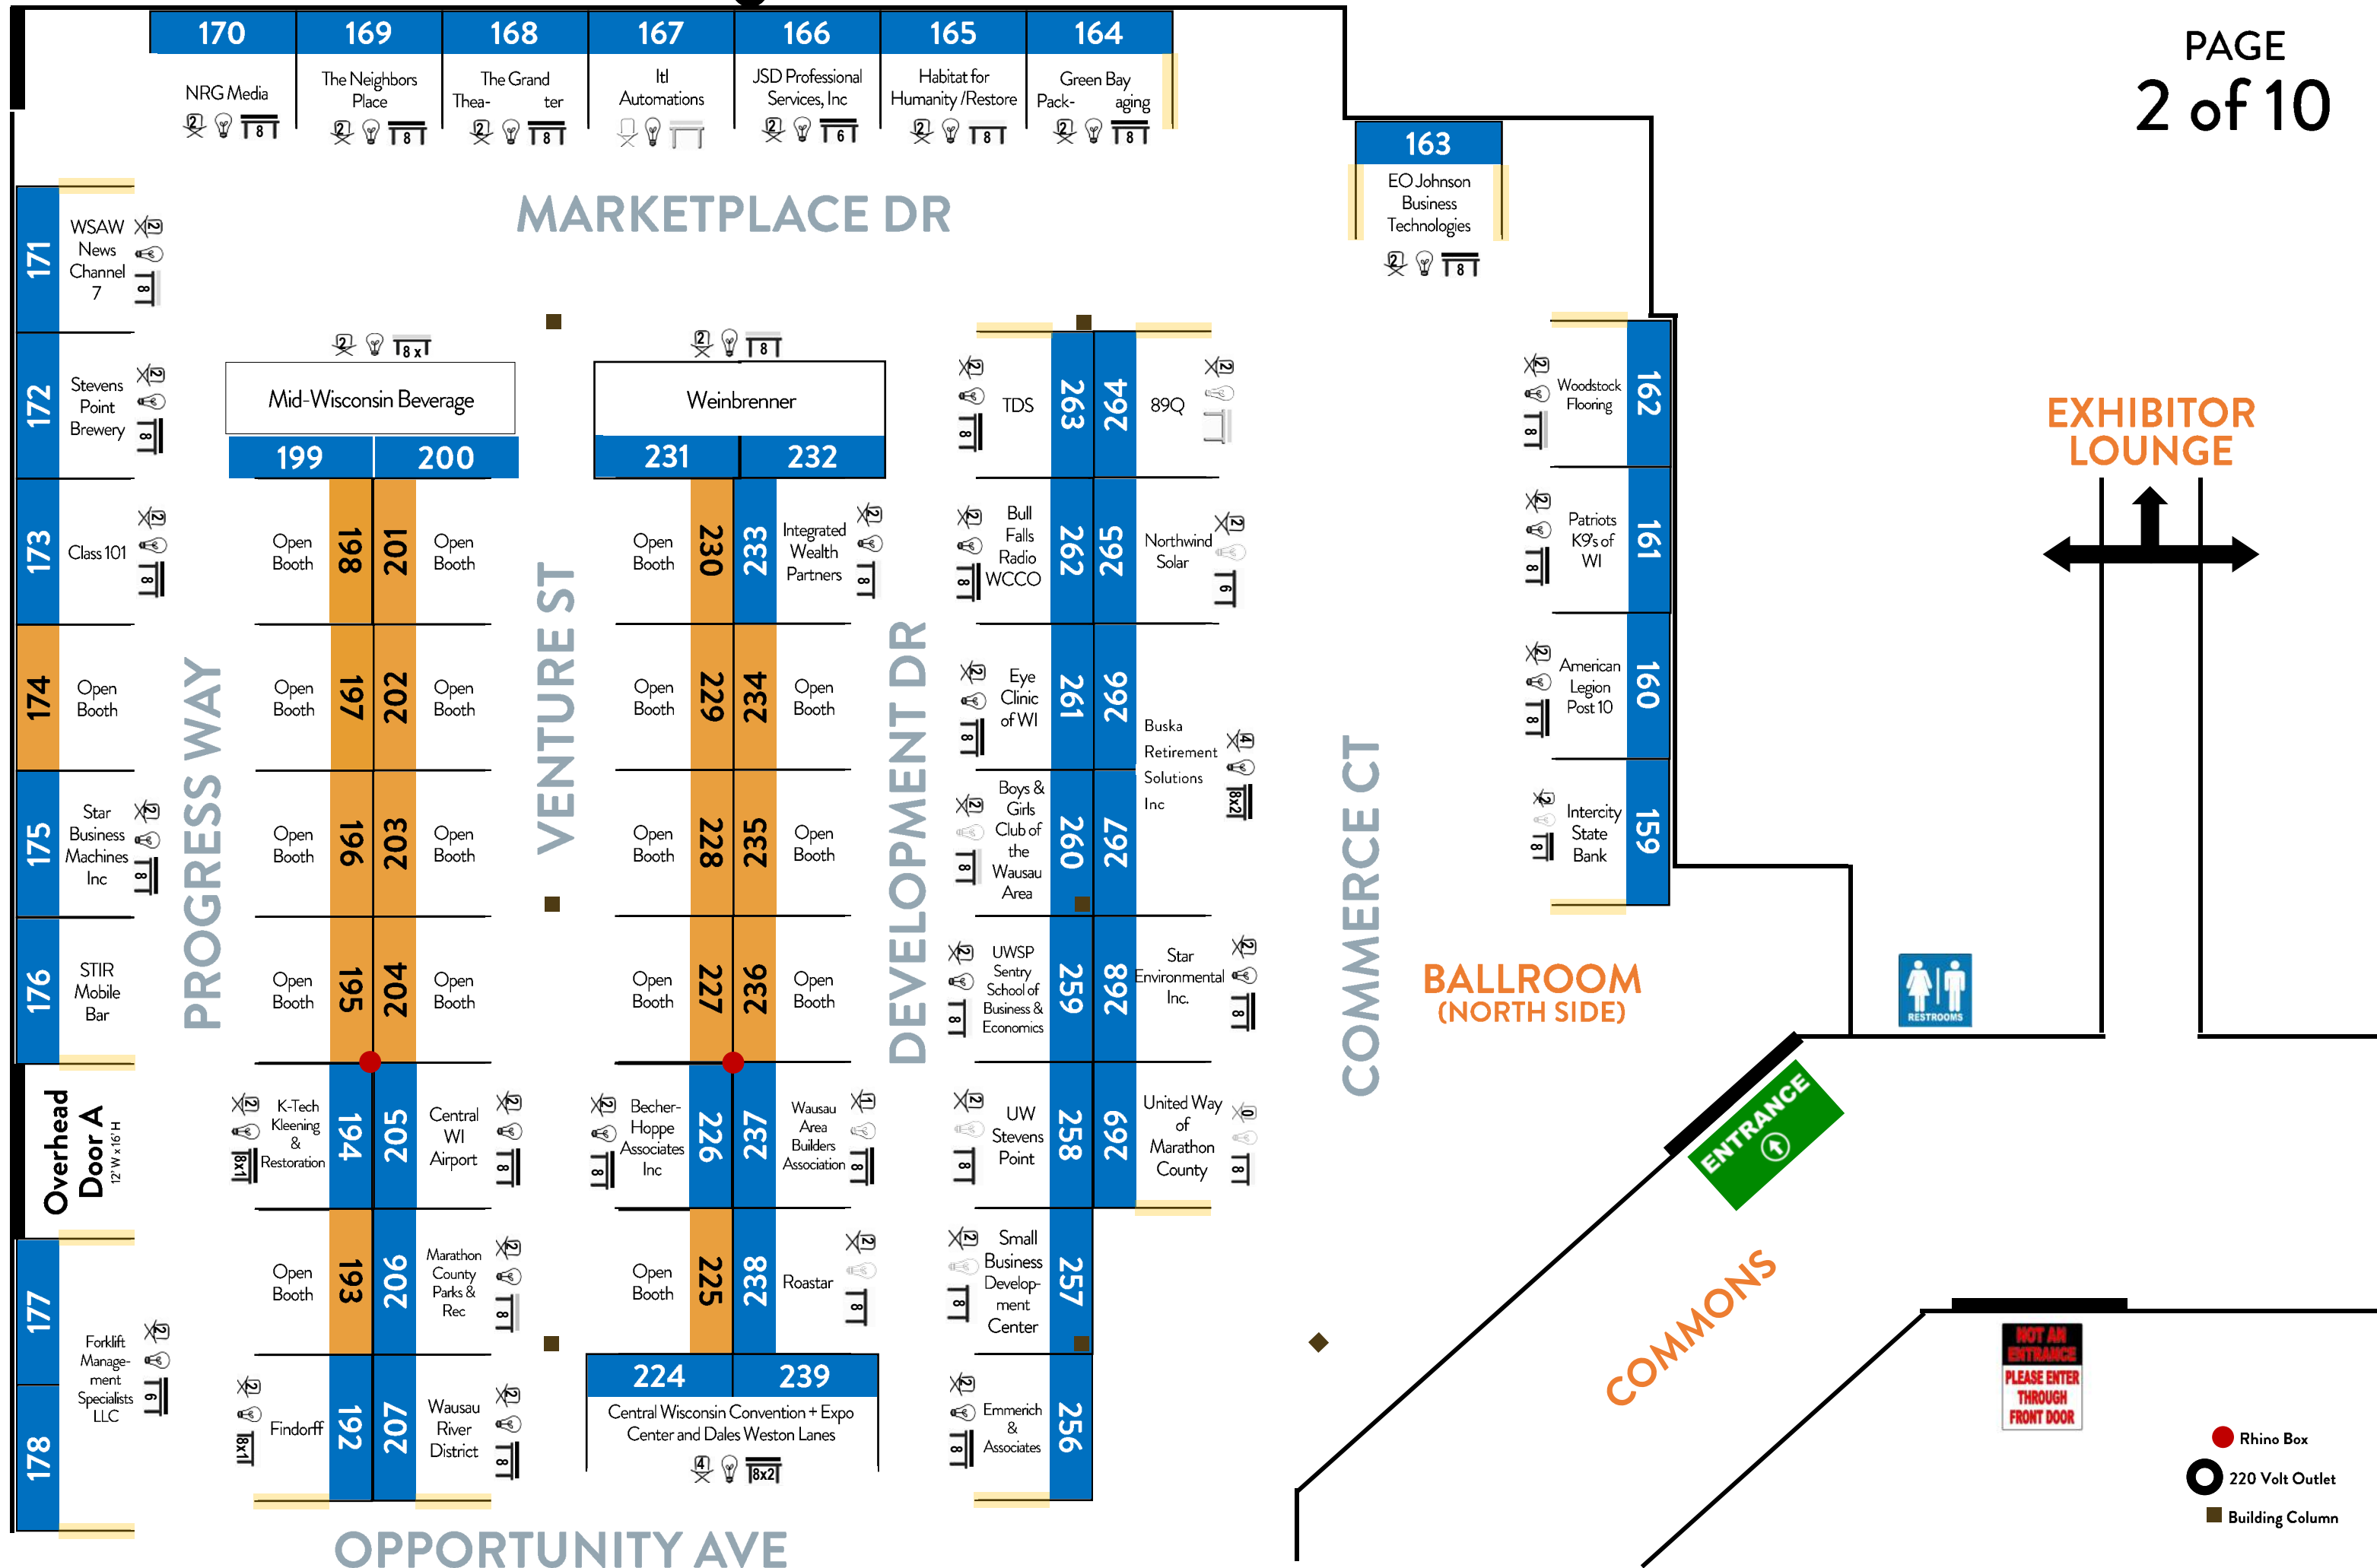

Thursday, April 18, 2024

10101 Market St | Rothschild, WI 54474

**Business EXPO Map Layout:**

- PAGE 2—Ballroom (North Side)
- PAGE 3—Ballroom (South Side)
- PAGE 4—Expo Center (West Side)/Commons
- PAGE 5—Expo Center (East Side)/Commons

ENTRANCE  
↑

ECONOMIC HWY

COMMONS

<b>278</b> New Pulse Marketing Ⓜ Ⓛ Ⓜ	<b>279</b> Open Booth	<b>280</b> Open Booth	<b>281</b> Open Booth	<b>282</b> Open Booth	<b>283</b> Open Booth	<b>284</b> NBC12 Ⓜ Ⓛ Ⓜ
---	-----------------------------	-----------------------------	-----------------------------	-----------------------------	-----------------------------	------------------------------

Main Entrance

NOTE: All booths in the Commons are 10' W x 6' D instead of the traditional 10' W x 8' D.

- Rhino Box
- 220 Volt Outlet
- Building Column

PROFESSIONAL PL

CONNECTION CT

- 005** Business News
- 004** Midwest Communication
- 003** Midwest Communication
- 002** WAOW Channel 9
- 001** WAOW Channel 9