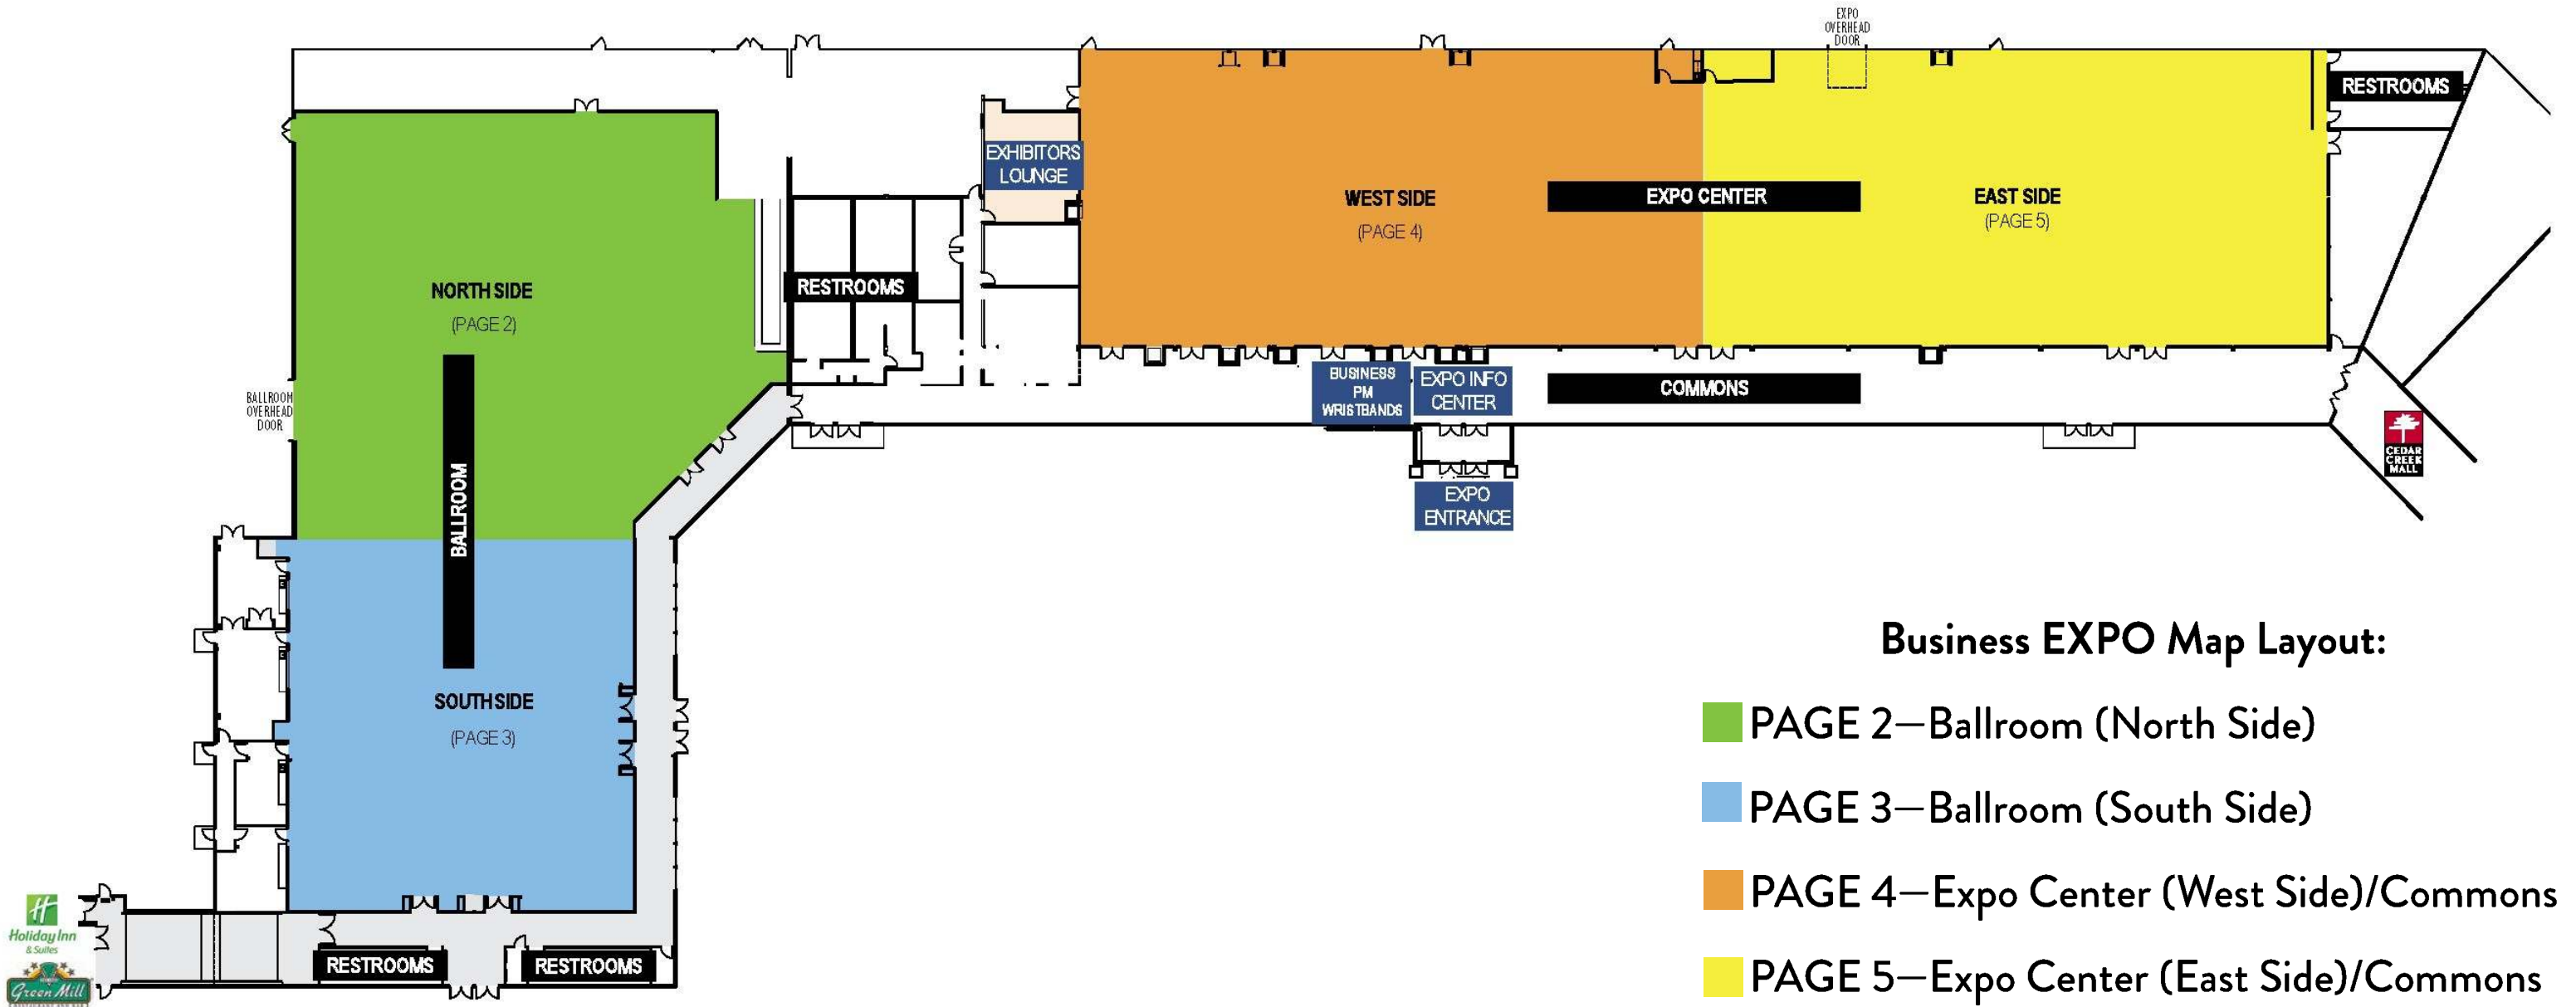

Thursday, April 18, 2024

10101 Market St | Rothschild, WI 54474

**Business EXPO Map Layout:**

- PAGE 2—Ballroom (North Side)
- PAGE 3—Ballroom (South Side)
- PAGE 4—Expo Center (West Side)/Commons
- PAGE 5—Expo Center (East Side)/Commons

Main Entrance

NOTE: All booths in the Commons are 10' W x 6' D instead of the traditional 10' W x 8' D.

- Rhino Box
- 220 Volt Outlet
- Building Column

PROFESSIONAL PL

CONNECTION CT

- 005** Business News
- 004** Midwest Communication
- 003** Midwest Communication
- 002** WAOW Channel 9
- 001** WAOW Channel 9

ENTRANCE  
↑

ENTRANCE  
↑

NOTE: All booths in the Commons are 10' W x 6' D instead of the traditional 10' W x 8' D.

NOT AN ENTRANCE  
PLEASE ENTER THROUGH FRONT DOOR

● Rhino Box  
○ 220 Volt Outlet  
■ Building Column