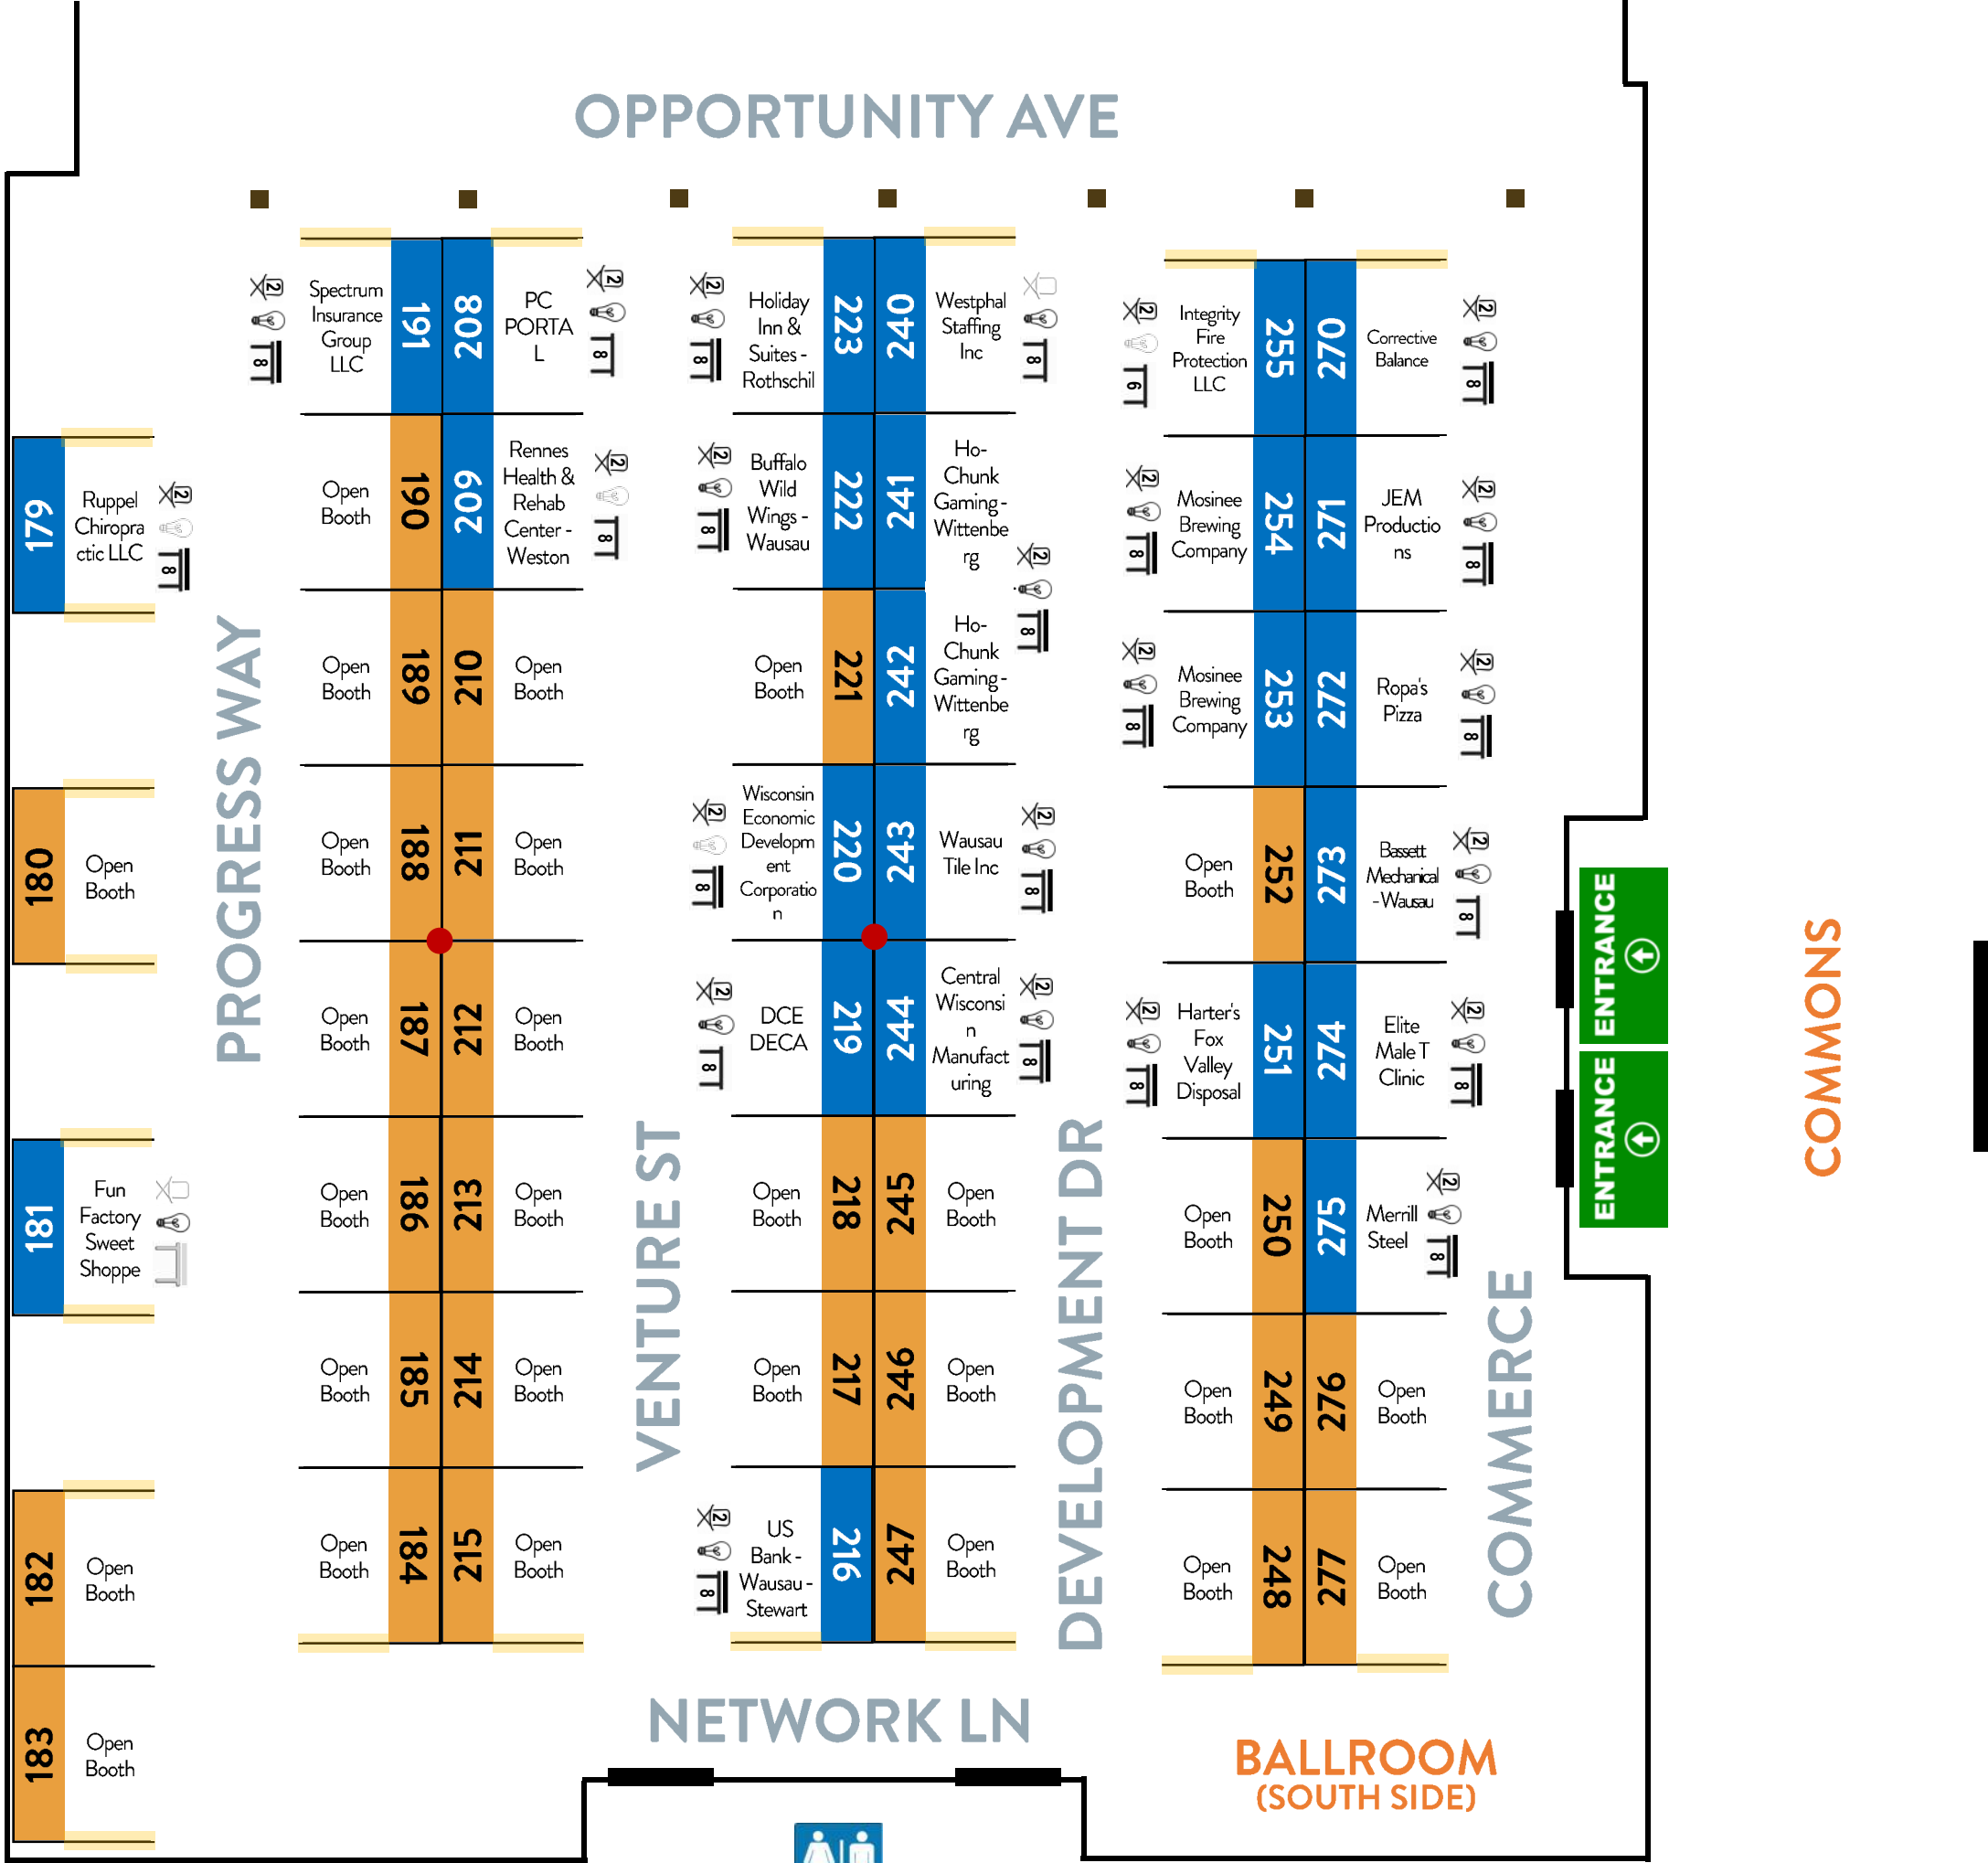

Thursday, April 20, 2023

10101 Market St | Rothschild, WI 54474

**Business EXPO Map Layout:**

- PAGE 2—Ballroom (North Side)
- PAGE 3—Ballroom (South Side)
- PAGE 4—Expo Center (West Side)/Commons
- PAGE 5—Expo Center (East Side)/Commons

COMMONS

BALLROOM  
(SOUTH SIDE)

- Rhino Box
- 220 Volt Outlet
- Building Column

<b>006</b> Bridge Street Mission ⓧ ⓧ ⓧ ⓧ	<b>007</b> Goodwill Industries of North Central Wisconsin ⓧ ⓧ ⓧ ⓧ	<b>008</b> Omega Thermo Products LLC ⓧ ⓧ ⓧ ⓧ	<b>009</b> City of Wausau ⓧ ⓧ ⓧ ⓧ	<b>010</b> Rocky Rococo Pizza & Pasta ⓧ ⓧ ⓧ ⓧ	<b>011</b> Rivers Edge ⓧ ⓧ ⓧ ⓧ	<b>012</b> Green Bay Packaging Inc ⓧ ⓧ ⓧ ⓧ	<b>013</b> Behavioral Health Clinic of Wausau ⓧ ⓧ ⓧ ⓧ	<b>014</b> Held ⓧ ⓧ ⓧ ⓧ
--	---	--	---	---	--------------------------------------	--	---	-------------------------------

**Main Entrance**

NOTE: All booths in the Commons are 10' W x 6' D instead of the traditional 10' W x 8' D.

- Rhino Box
- 220 Volt Outlet
- Building Column

**005** The Business News Inc  
**004** Midwest Communications  
**003** Midwest Communications  
**002** WAOW/WYOW Television Inc  
**001** WAOW/WYOW Television Inc