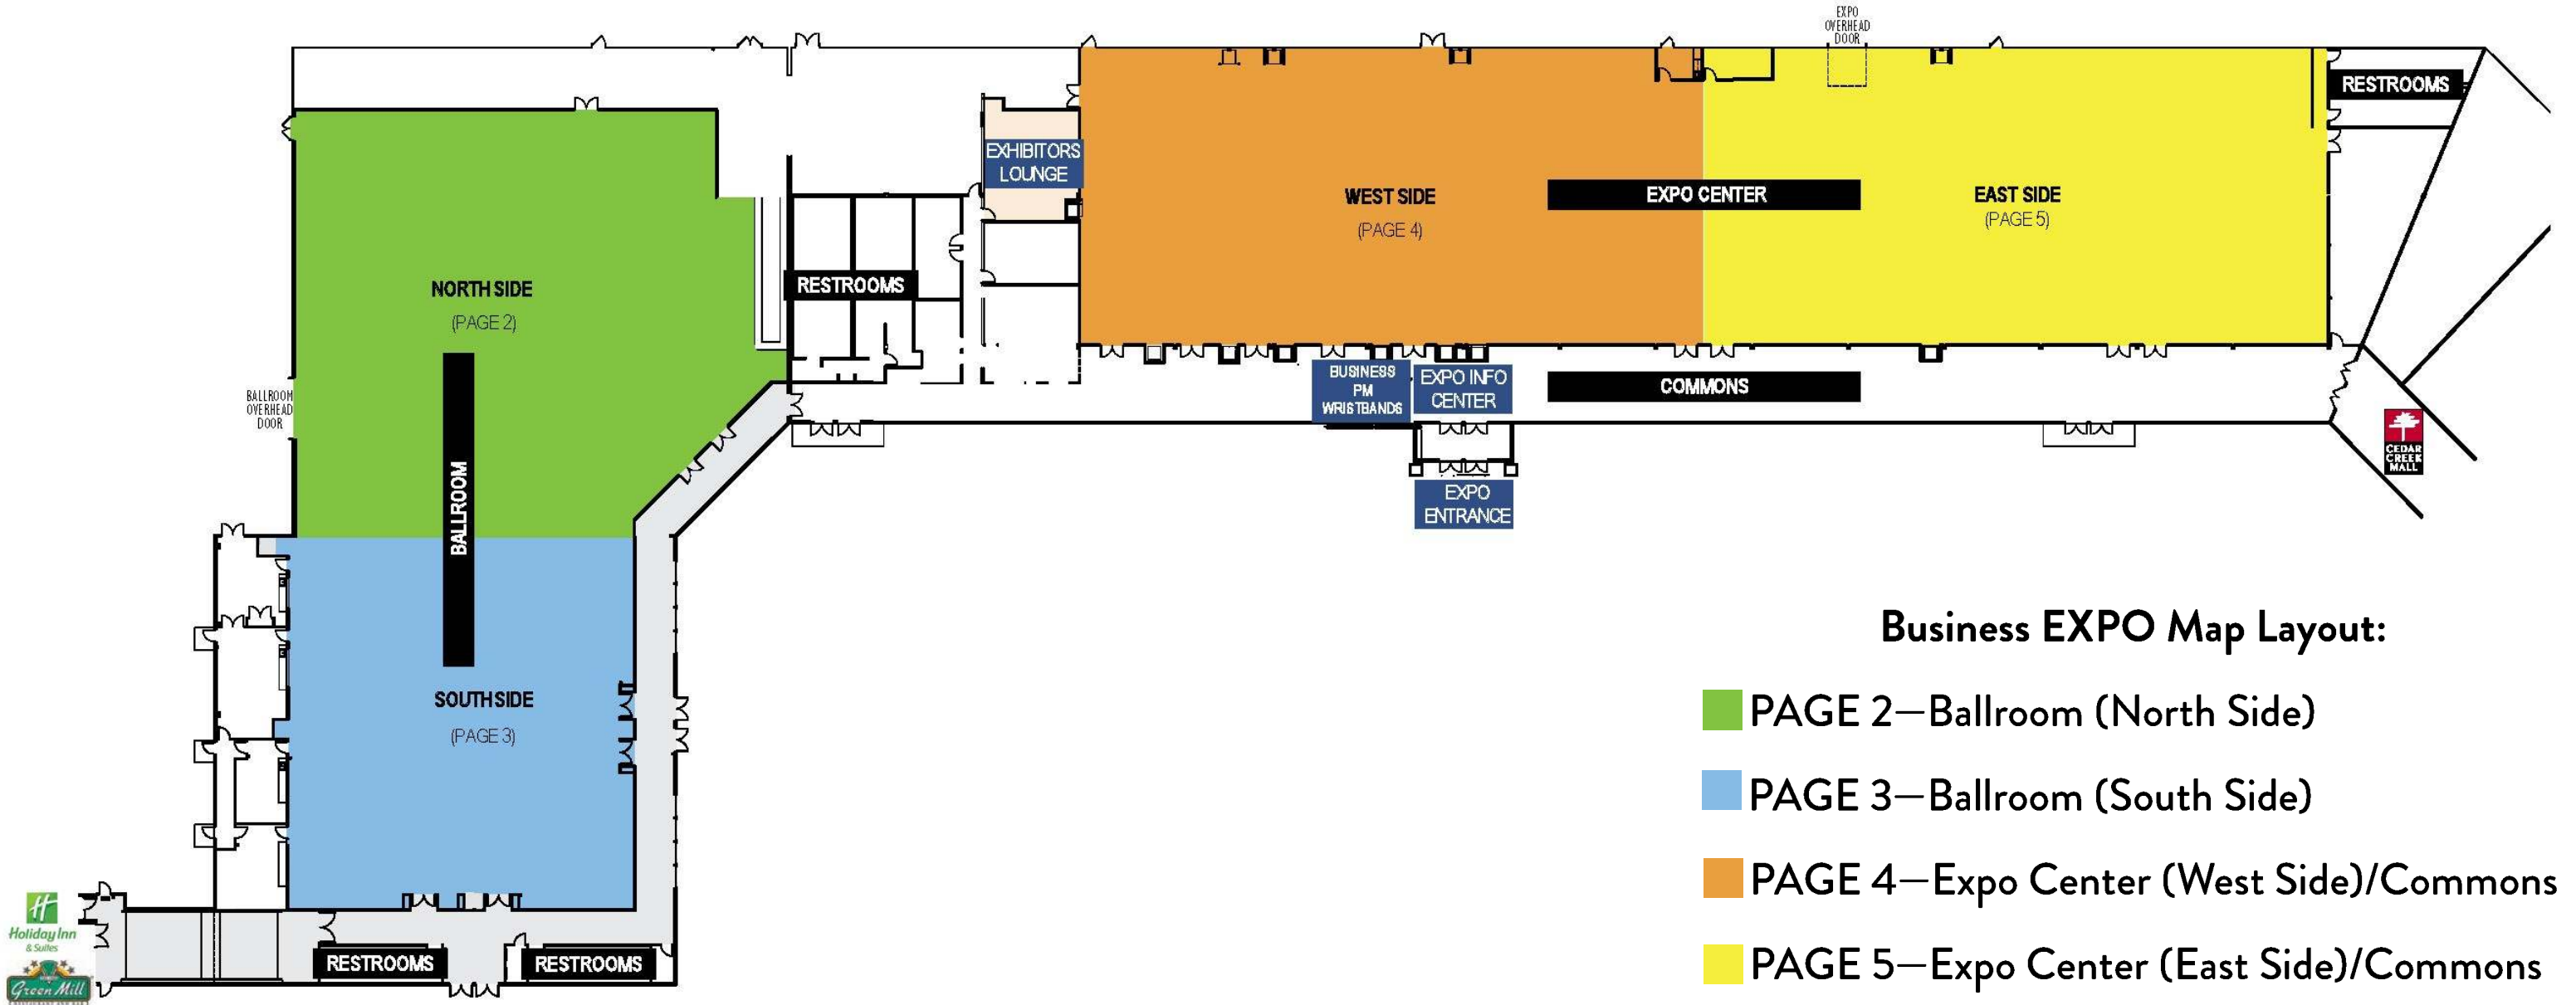

Thursday, April 20, 2023

10101 Market St | Rothschild, WI 54474

**Business EXPO Map Layout:**

- PAGE 2—Ballroom (North Side)
- PAGE 3—Ballroom (South Side)
- PAGE 4—Expo Center (West Side)/Commons
- PAGE 5—Expo Center (East Side)/Commons

COMMONS

BALLROOM  
(SOUTH SIDE)

- Rhino Box
- 220 Volt Outlet
- Building Column

<b>006</b> Bridge Street Mission ⓧ ⓧ ⓧ ⓧ	<b>007</b> Goodwill Industries of North Central Wisconsin ⓧ ⓧ ⓧ ⓧ	<b>008</b> Omega Thermo Products LLC ⓧ ⓧ ⓧ ⓧ	<b>009</b> City of Wausau ⓧ ⓧ ⓧ ⓧ	<b>010</b> Rocky Rococo Pizza & Pasta ⓧ ⓧ ⓧ ⓧ	<b>011</b> Rivers Edge ⓧ ⓧ ⓧ ⓧ	<b>012</b> Green Bay Packaging Inc ⓧ ⓧ ⓧ ⓧ	<b>013</b> Behavioral Health Clinic of Wausau ⓧ ⓧ ⓧ ⓧ	<b>014</b> Held ⓧ ⓧ ⓧ ⓧ
--	---	--	---	---	--------------------------------------	--	---	-------------------------------

**Main Entrance**

NOTE: All booths in the Commons are 10' W x 6' D instead of the traditional 10' W x 8' D.

- Rhino Box
- 220 Volt Outlet
- Building Column

**005** The Business News Inc  
**004** Midwest Communications  
**003** Midwest Communications  
**002** WAOW/WYOW Television Inc  
**001** WAOW/WYOW Television Inc

NOTE: All booths in the Commons are 10' W x 6' D instead of the traditional 10' W x 8' D.

**NOT AN ENTRANCE**  
PLEASE ENTER THROUGH FRONT DOOR

● Rhino Box  
○ 220 Volt Outlet  
■ Building Column